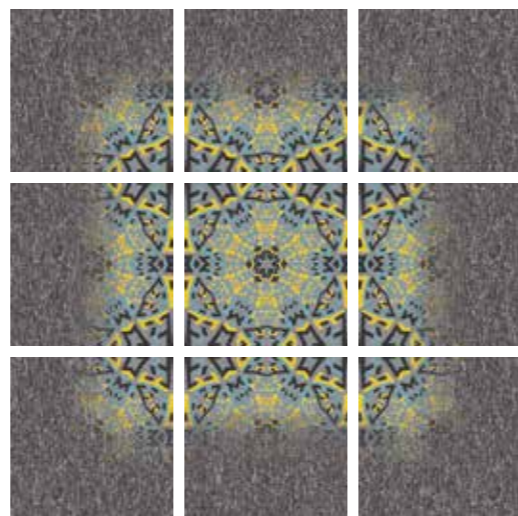

## INTRICATE SYMMETRIES

Milliken's precision dye injection technology allows for endless depictions of ever changing Kaleidoscope motifs. This can be added as insets, accent points or highlight areas.

The 7 patterns shown here are only examples of what is possible. You may also design your own custom pattern which can be printed into a finished carpet product.