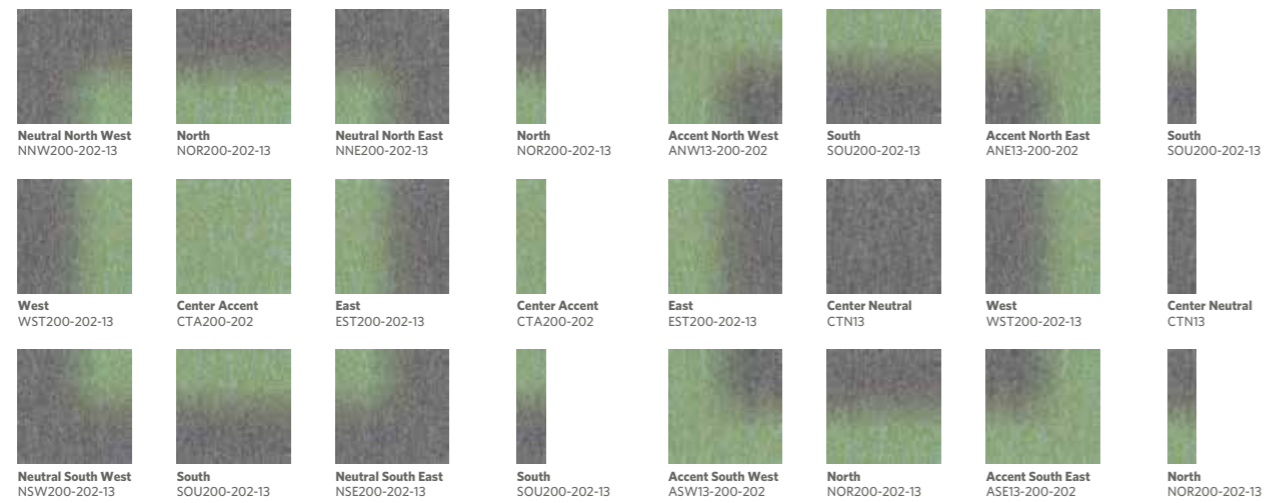

Dark Gray + Emerald

Light Gray With Rose and Sky, 9 tiles module