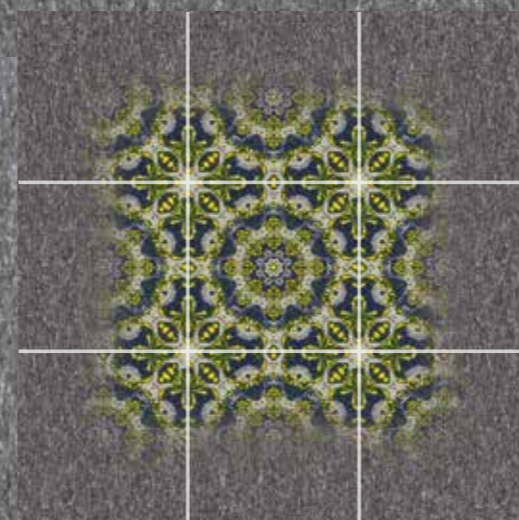

Unity

Optics

Snowflake

Dreams

Butterfly

Jardin

Cosmos

**BOUNDARIES** easily accentuates the sense of “co-existence” within an open space with its play on gradience and linearity across its range of patterns and shades.