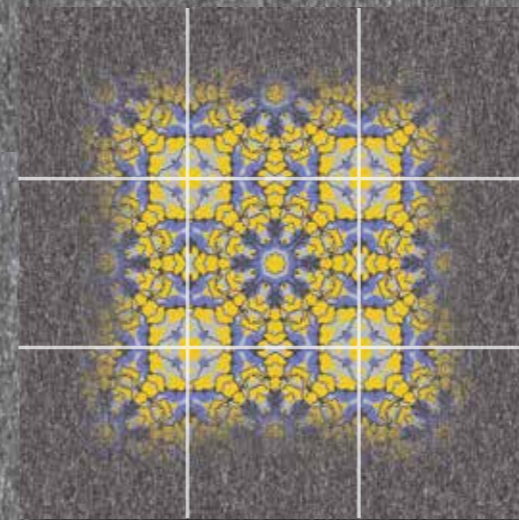

INTRICATE SYMMETRIES

Milliken's precision dye injection technology allows for endless depictions of ever changing Kaleidoscope motifs. This can be added as insets, accent points or highlight areas.

The 7 patterns shown here are only examples of what is possible. You may also design your own custom pattern which can be printed into a finished carpet product.

Dreams