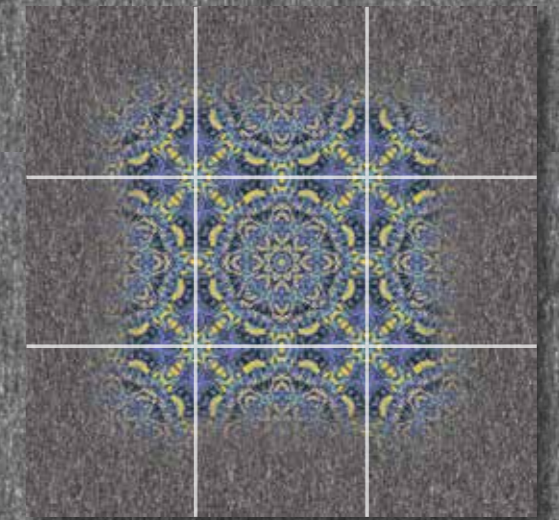

Unity

Optics

Snowflake

Dreams

Butterfly

Jardin

Cosmos

**BOUNDARIES** easily accentuates the sense of “co-existence” within an open space with its play on gradience and linearity across its range of patterns and shades.