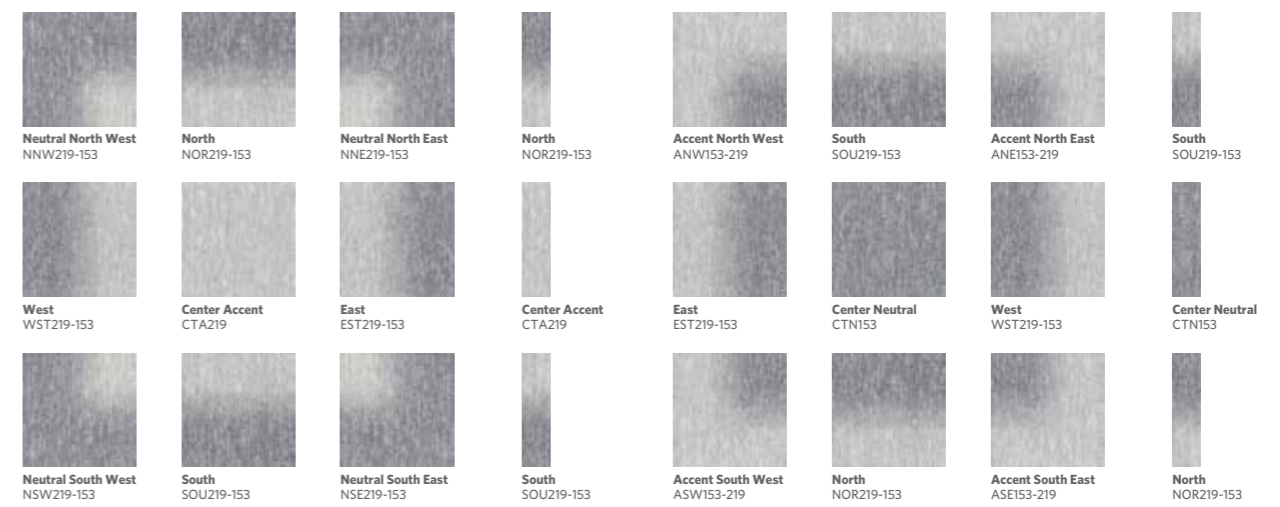

## Light Gray + Cream

## Medium Gray + Cream