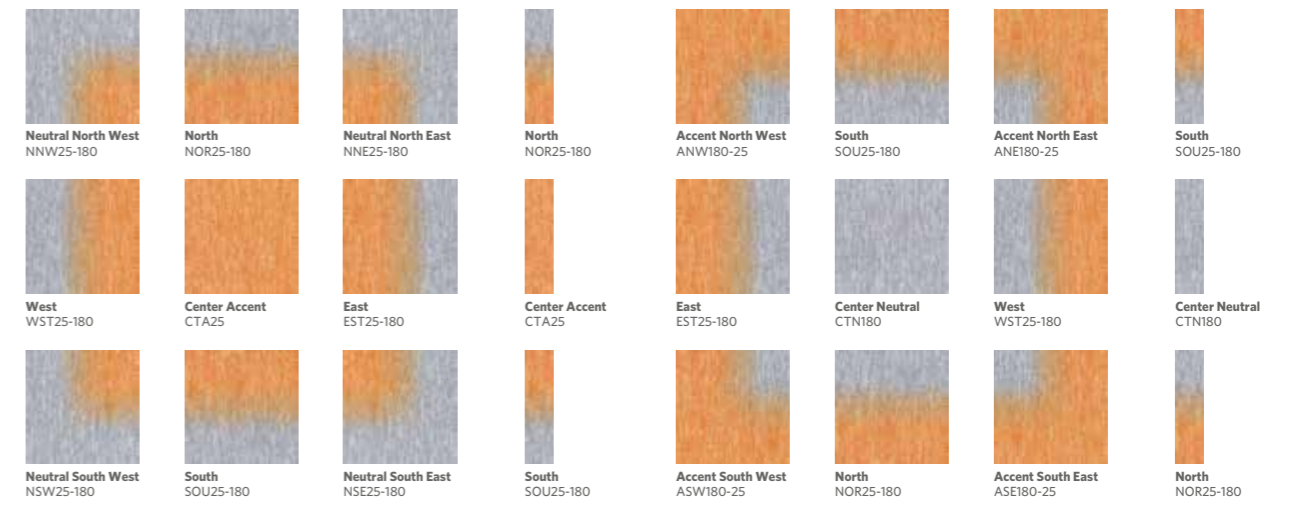

Light Gray + Tangerine