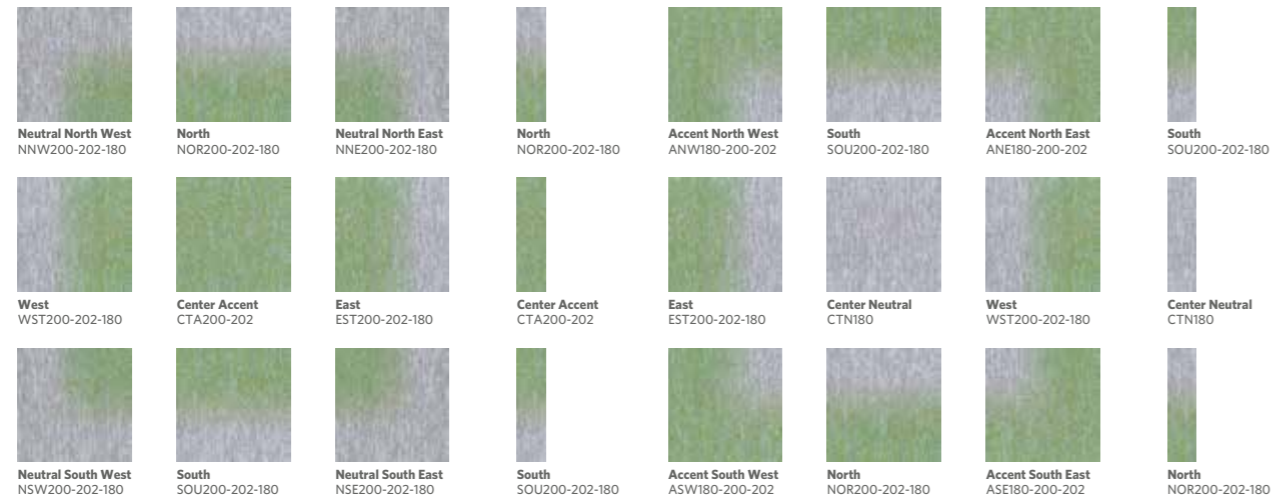

COLORLINE

Light Gray + Emerald